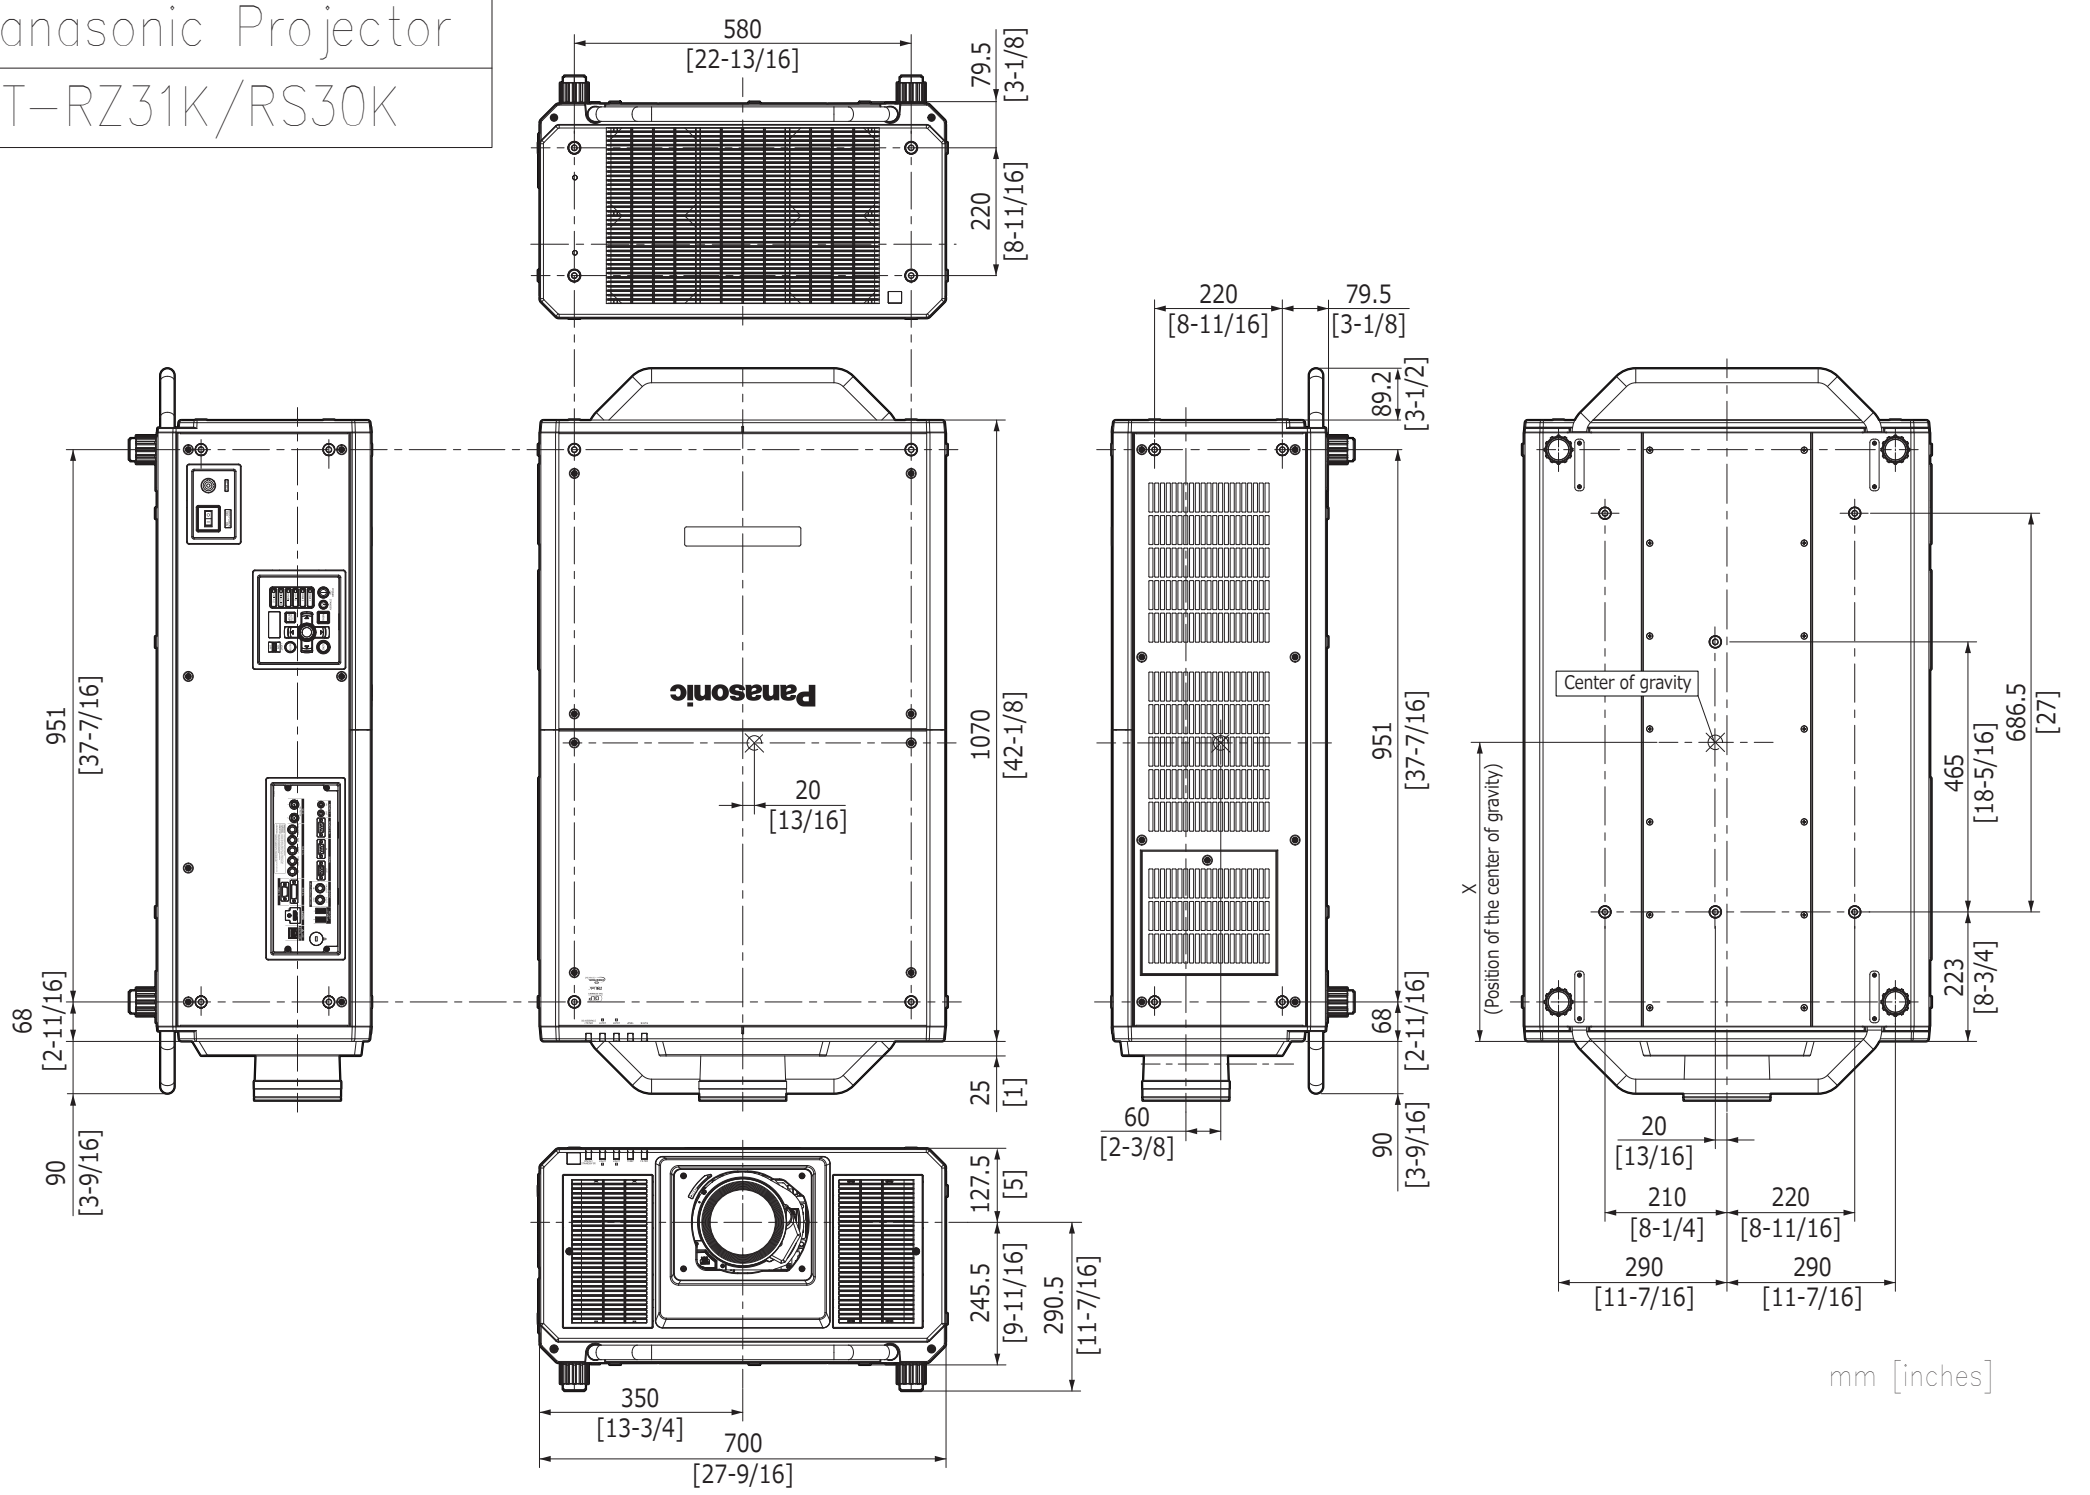

Panasonic Projector

PT-RZ31K/RS30K

mm [inches]